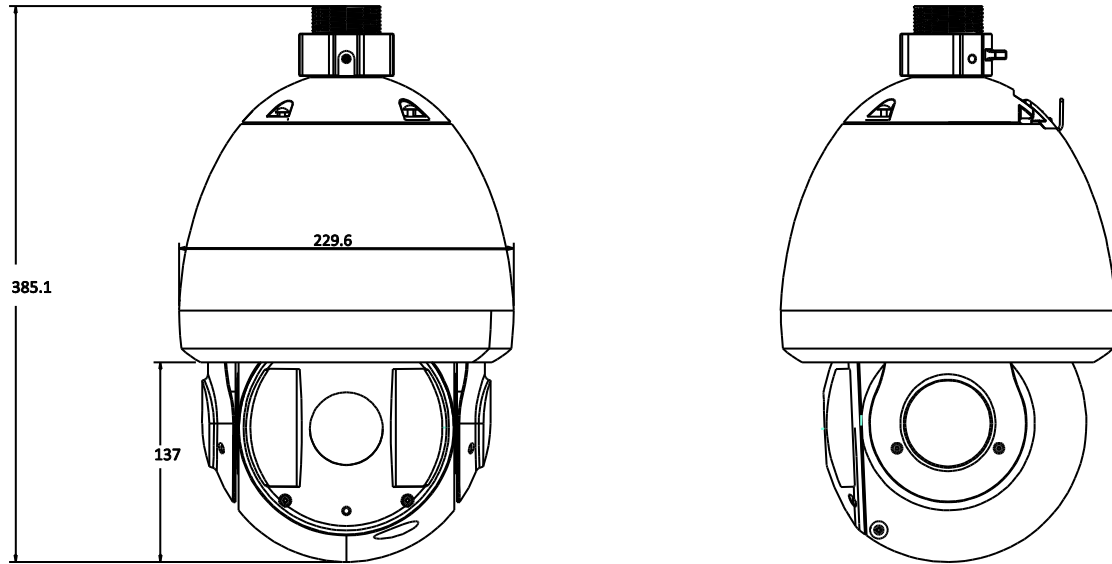

DH-SD6982A/82C-HN

Dimensions (mm)

Accessories

DH-69FB	DH-PFA11	Power Supply